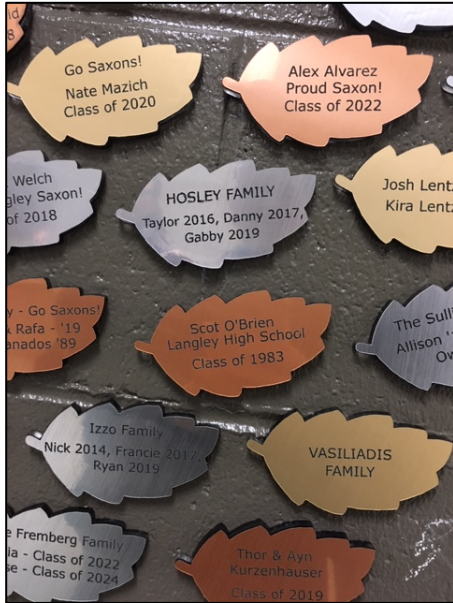

Donate a leaf for Langley's Courtyard Legacy Tree

Langley's Courtyard Campaign

The PTSA is partnering with Wheat's Landscaping to transform Langley's three courtyards into verdant green spaces that function as outdoor classrooms.

Help to raise money for this cause by donating a leaf (copper $50, silver $100, or gold $200) or bird or acorn ($500) to our Courtyard Legacy Tree, a beautiful work of art that's "growing" in Langley's front entryway where it serves as a permanent record of those who make generous courtyard gifts. **Donating a leaf is a wonderful way to pay tribute to family, friends, businesses, teachers, pets, memories and milestones.**

To donate using a credit card go to ptsalangley.org

Questions? Email chrissielavin1@gmail.com.